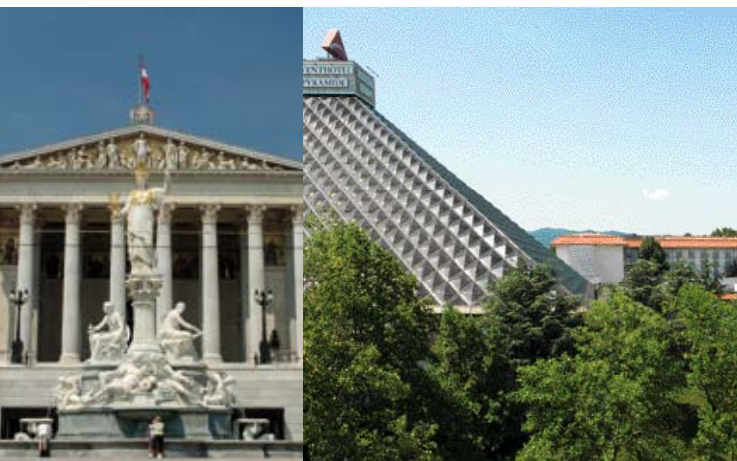

Parkallee 2, 2334 Vösendorf
Tel.: +43/1/699 00-0, Fax: +43/1/699 00-692
eventhotel.pyramide@austria-trend.at, www.austria-trend.at/epw