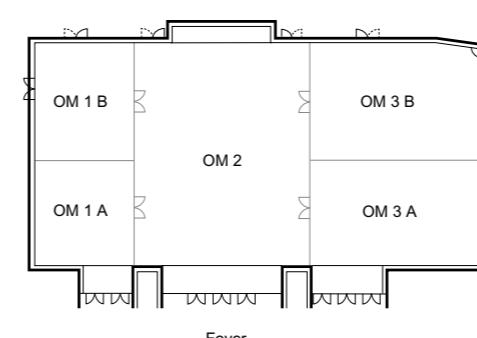

HOTEL FACTS

- 309 rooms, of which 43 are suites
- 2 executive levels with executive lounge
- 6 handicapped accessible rooms
- 5 non smoking levels
- Vienna's biggest ballroom (1,056 sqm)
- 7 modern seminar rooms with daylight
- Restaurant, bar, lounge
- Vitality area
- Fitness room
- Parking

Ballsaal Olympia Mancini